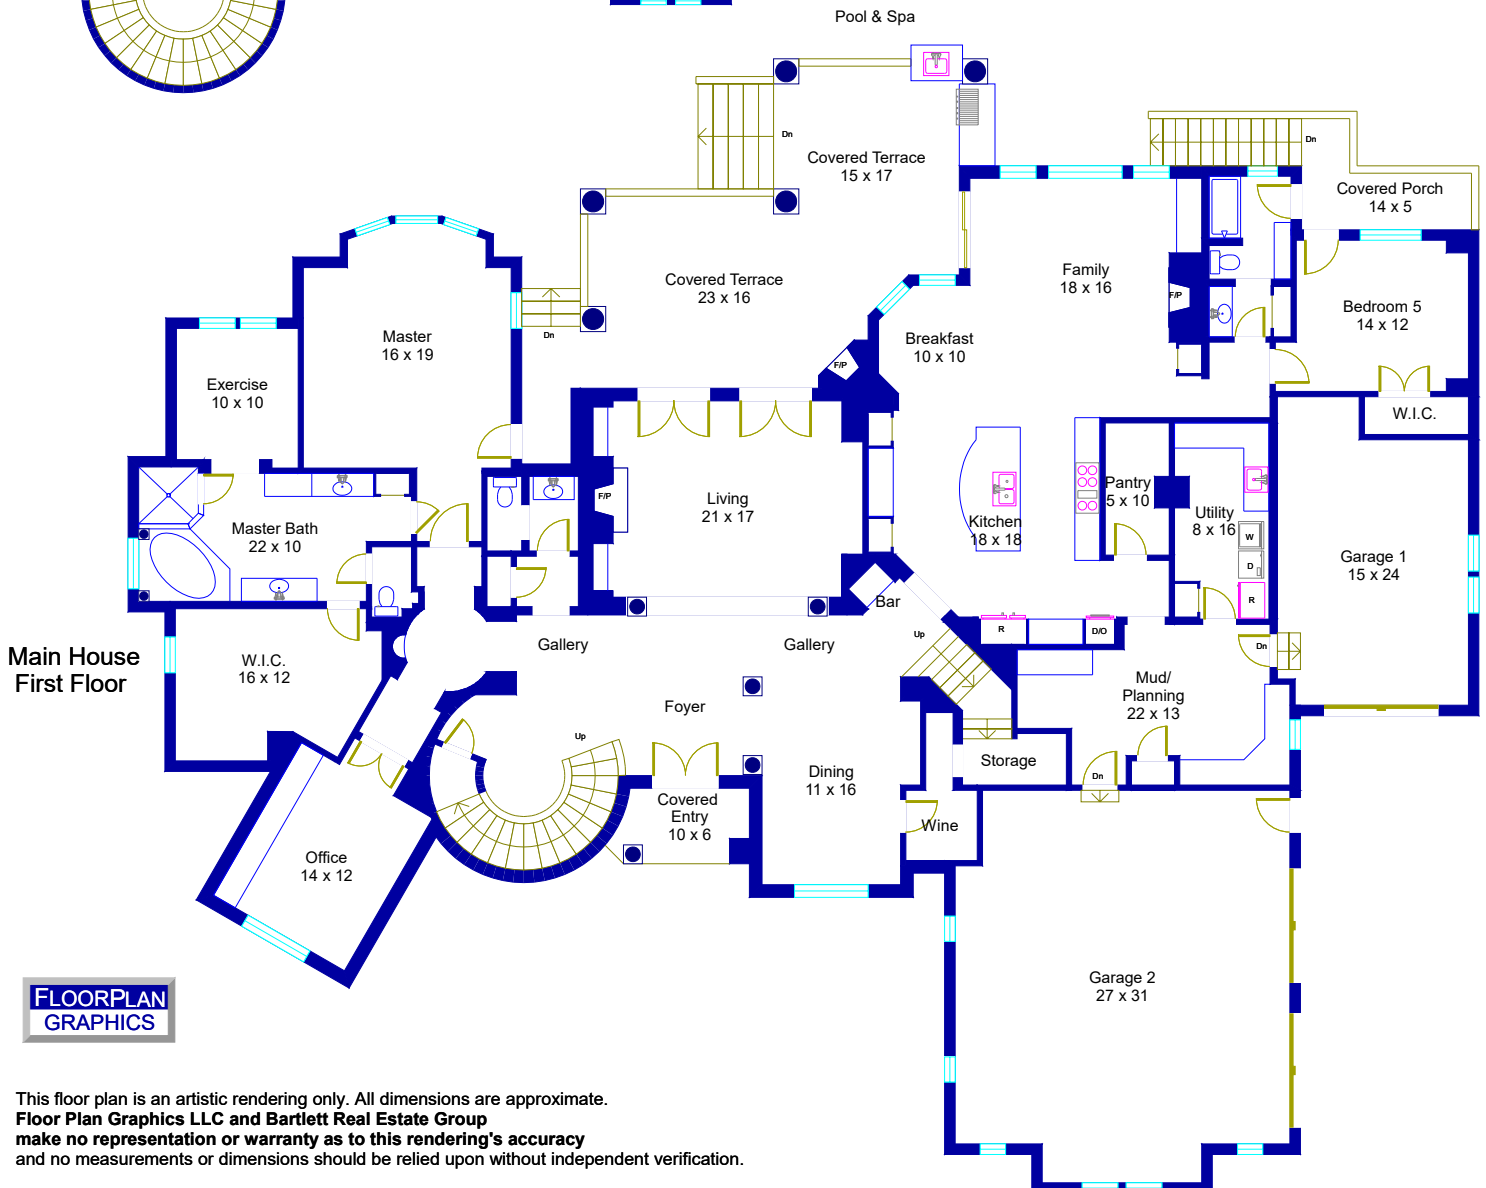

5706 Merrywing Circle Austin, Texas

Main House
Second Floor

Main House
First Floor

**FLOORPLAN
GRAPHICS**

This floor plan is an artistic rendering only. All dimensions are approximate.
Floor Plan Graphics LLC and Bartlett Real Estate Group
 make no representation or warranty as to this rendering's accuracy
 and no measurements or dimensions should be relied upon without independent verification.

Marketed by Marissa & Tom Radack, 512.913.4759, Bartlett Real Estate Group, BartlettRealEstate.com
 Floor plan by Floor Plan Graphics LLC, 512.454.0383, FloorPlanGraphics.com